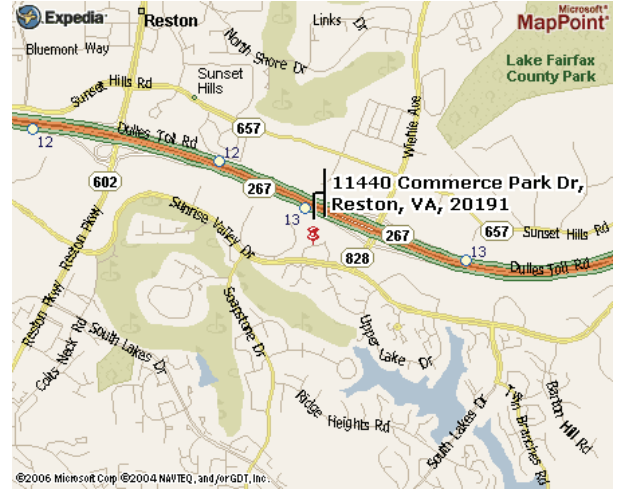

11440 Commerce Park Drive, Suite 500, Reston, Virginia 20191
703.264.7800

from Dulles International Airport

Exit Dulles Airport on the Dulles Access Road. Look to cross over to the Dulles Toll Road / Rte. 267 heading east, which runs parallel to the Dulles Access Road on the right. There are several opportunities to enter the Toll Road in the first few miles and you may take any of them. Exit at Wiehle Ave. (exit 13). Turn right at the stop light at the top of the ramp and stay in the right hand lane. At the next light, bear right onto Sunrise Valley Drive. The first right hand turn will bring you into the Commerce Park complex; 11440 is at the end of the short entrance road. To enter the parking structure, turn right at the stop sign. Park in any unreserved spot.

from Washington National Airport

Exit Airport and get on Rte. 110 North toward Rosslyn. Exit onto I-66 West. Stay in right hand lane for approximately five miles, bearing right onto Exit 67 to the Dulles Toll Rd./Rte. 267 heading west. Remain in the right hand lane as the left hand lane will take you to Dulles Airport. Go past the exit for 495 North and continue on to the first toll booth on the Dulles Toll Road. Follow the toll road to Exit 13 Wiehle Avenue and then follow the local directions below.

from Downtown DC/Constitution Ave.

Use Constitution Ave. going west. Stay on Constitution and go straight over the Roosevelt Bridge. On the bridge, you will see signs for Interstate 66 West. Follow I-66 to the exit for the Dulles Toll Rd./ Rte. 267 heading west. Stay in the right hand lane on the Toll Road bypass until it merges with the Toll Road. Follow the toll road to Wiehle Avenue (exit 13). See Local Directions.

from Baltimore/BWI Airport and points North

Use I-95 South. Take I-495 West towards Rockville/Silver Spring. Follow signs to Northern VA. Take Dulles Toll Rd./Rte. 267 heading west to Wiehle Avenue (exit 13). See Local Directions.

from Richmond and points South

Take I-95 heading North. Exit at I-495 toward Rockville. Follow I-495 to the Dulles Toll Rd.(exit 12). Take Dulles Toll Rd. (Rte. 267) to Wiehle Avenue (exit 13). See Local Directions.

Local Directions

Exit the Toll Road at Exit 13 Wiehle Avenue. After the toll booth, stay in the middle lane, making a left hand turn onto Wiehle Avenue at the stop light. Once you have turned onto Wiehle Avenue, move to the far right lane. At the second light (Wiehle Avenue dead-ends), bear right onto Sunrise Valley Drive. Take the first right hand turn into the Commerce Executive business park. 11440 is at the end of the short entrance road. To enter the parking structure, turn right at the stop sign. Park in any unreserved spot.

Directions

nxt MOVE